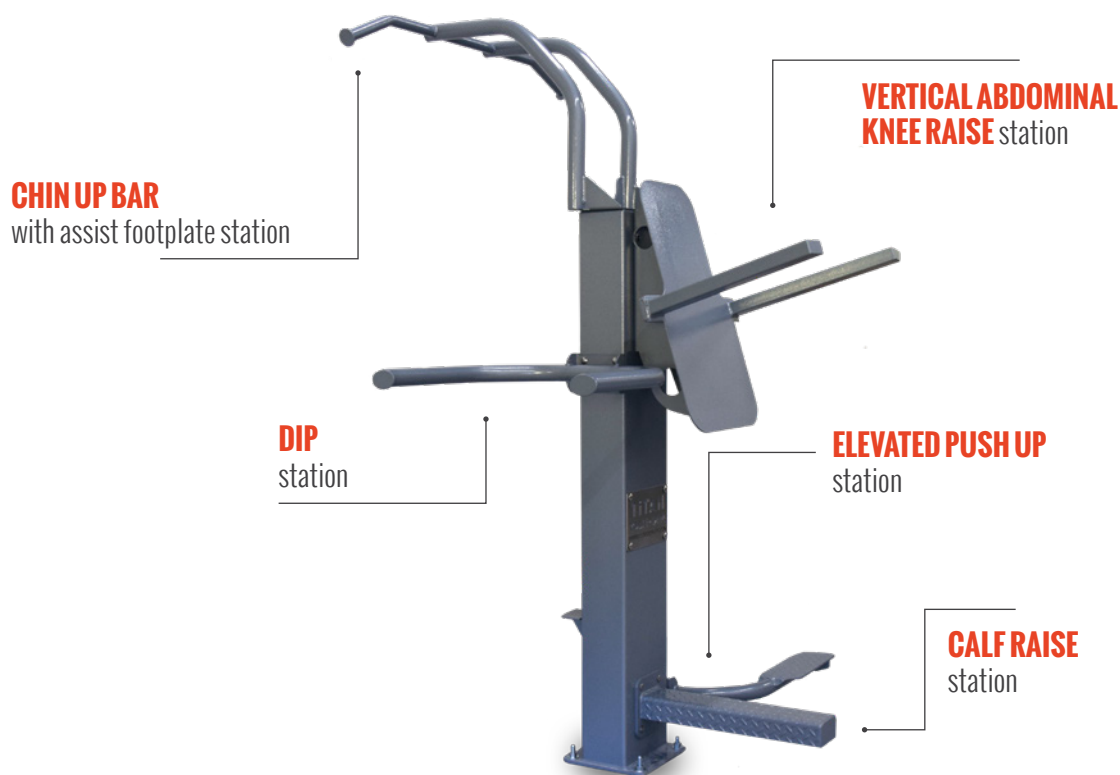

The TITAN is built to maximize indoor or outdoor exercise areas, with 5 exercises available: